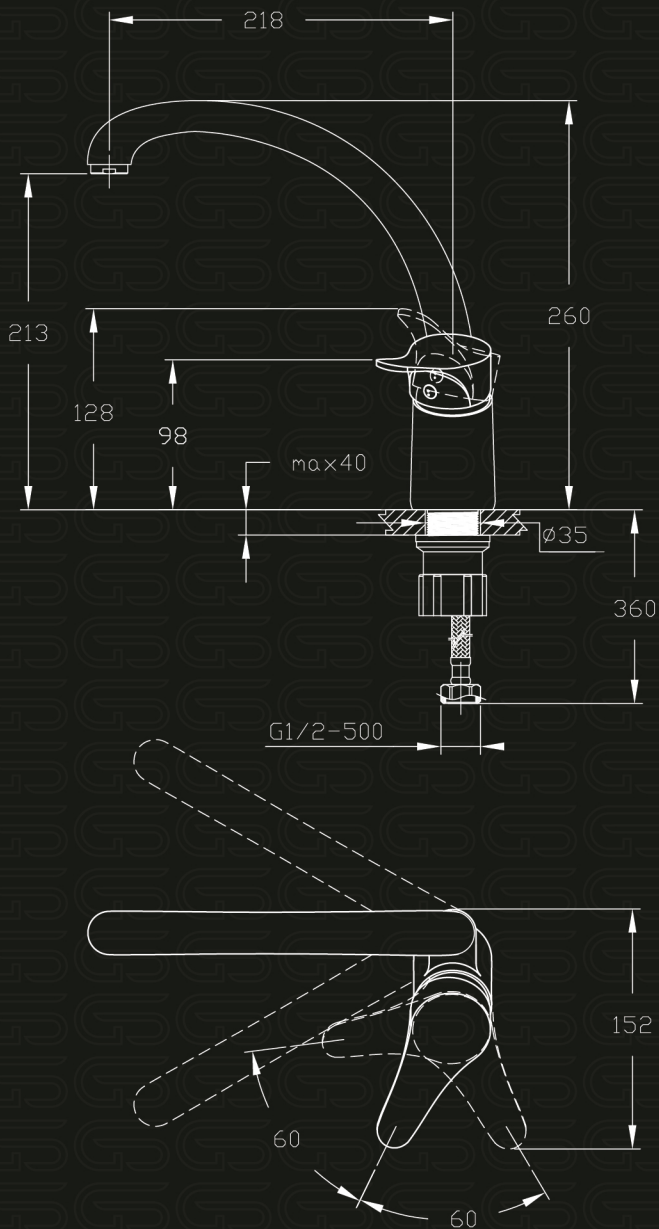

GS GLOBAL
STANDARD

Vura

Family

Model Code

GS L 1055-CP

خلاط مطبخ شجرة قنطره ماسورة متحركة
Single Lever Kitchen Mixer With Swivel Tube Spout

Product Family : **Vura**

Product Code : **GS L 1055-CP**

Product Color : **Nickel chrome plated**

Product Type : **KitchenMixer**

Main Material : **Brass**

Flexible Hose : **G1/2"**